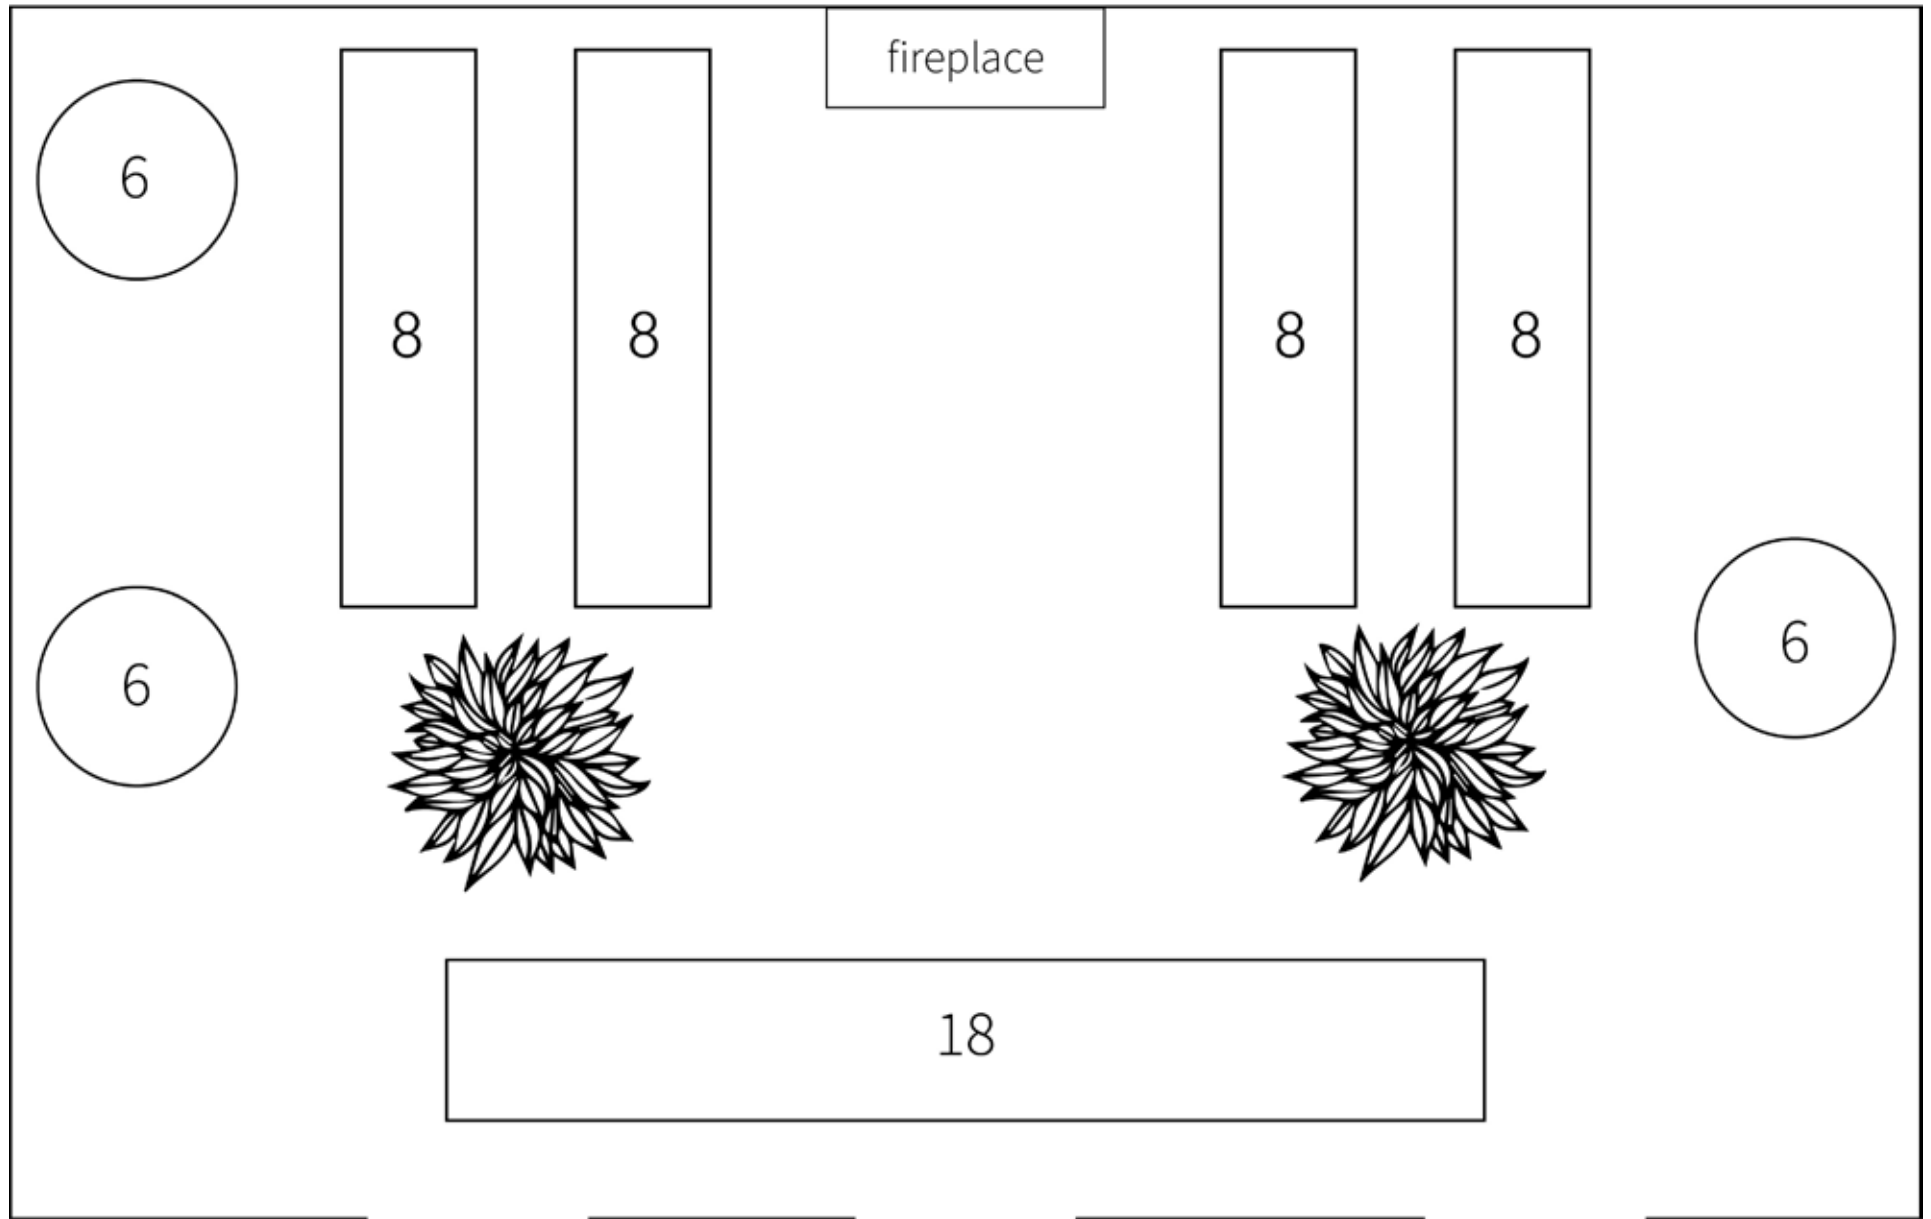

the wine room is the ideal setting for a private cocktail reception with passed hors d'oeuvres and lounge seating.

wine room floorplan 1 up to 32 seated

(sample layout)

wine room floorplan 2 maximum 40 seated (*tight fit*)

(sample layout)

wine room floorplan 3 up to 45 (with seating for 28)

(sample layout)

THE PATIO/GARDEN

the patio/garden

our outdoor garden is the perfect setting for family events. an open hearth and laurel trees are the centerpieces of this legendary space. the patio can accommodate seated meals for up to 70 or cocktail receptions up to 80.

garden/patio maximum 70 seated

(sample layout)

garden/patio cocktail reception up to 75

(sample layout)

MAIN DINING ROOM

main dining room

a wood beamed ceiling, rustic fireplace and cozy banquettes are the centerpieces of this open plan room. used with the patio/garden, the dining room provides additional space for mingling or for more guests, as well as both a cocktail and charcuterie bar to greet them.