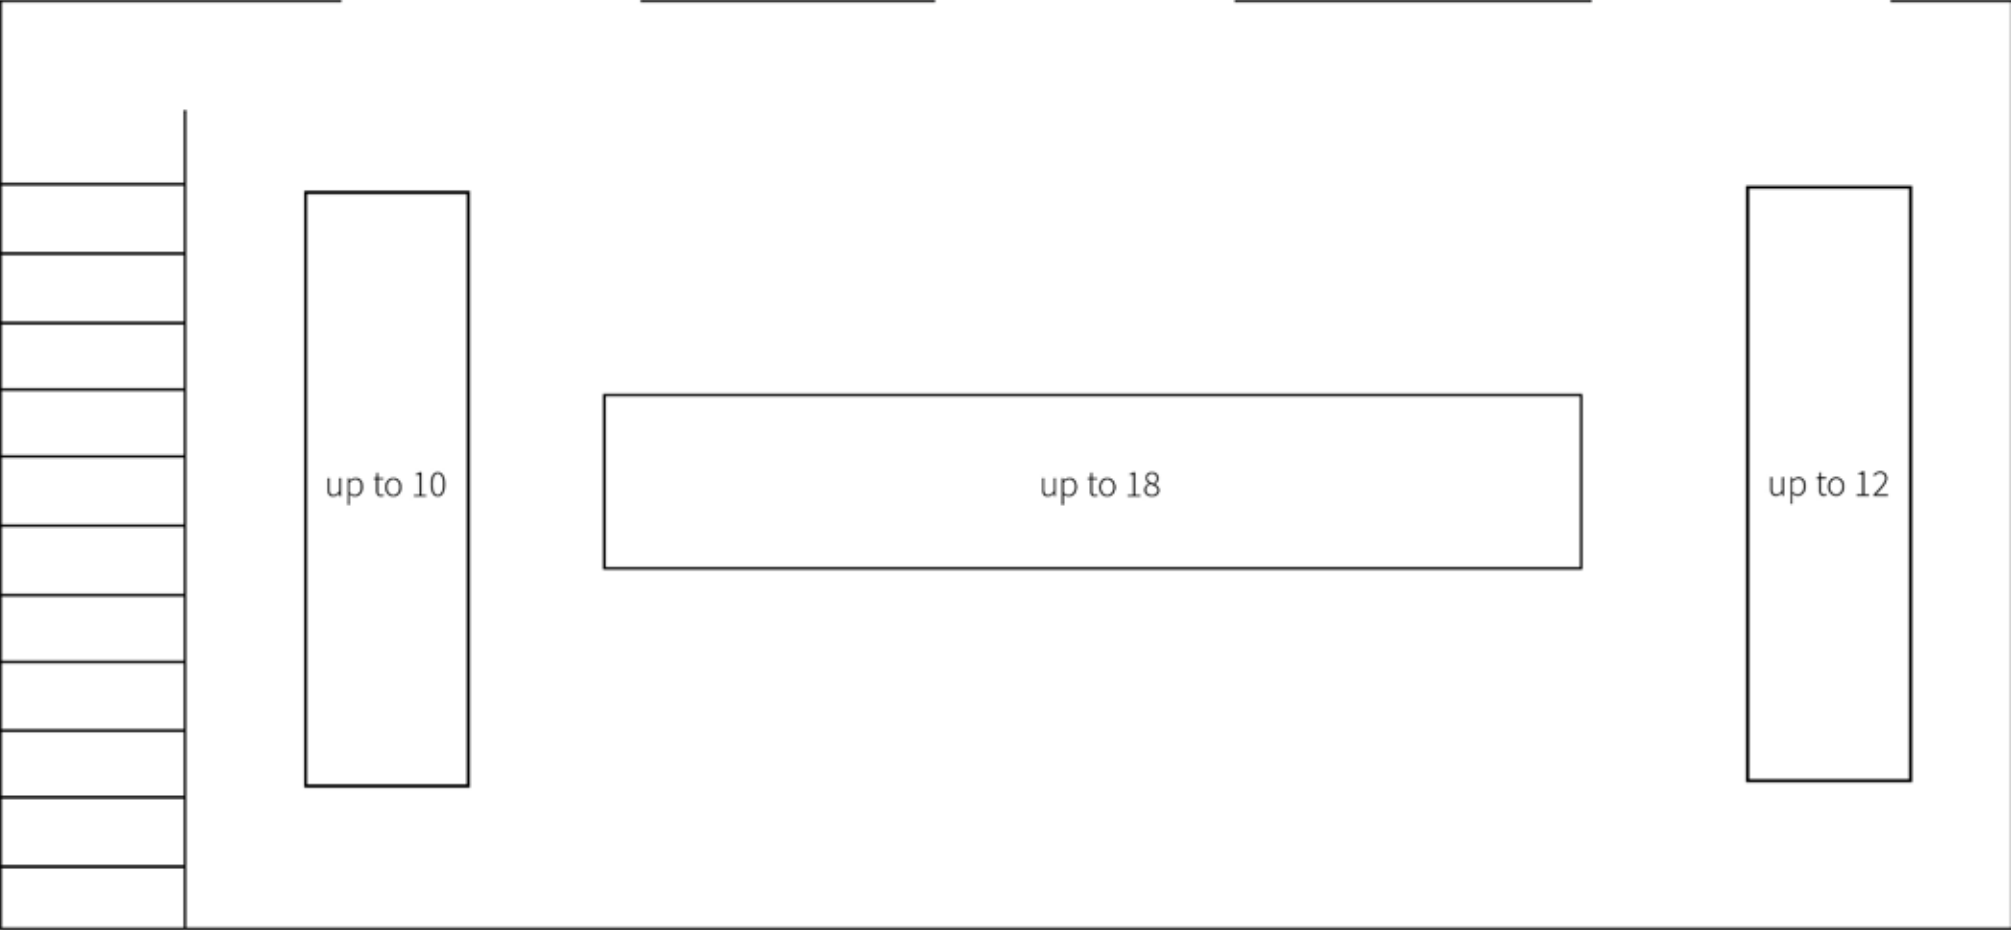

the wine room is the ideal setting for a private cocktail reception with passed hors d'oeuvres and lounge seating.

wine room floorplan 1 up to 32 seated

(sample layout)

wine room floorplan 2 maximum 40 seated (*tight fit*)

(sample layout)

wine room floorplan 3 up to 45 (with seating for 28)

(sample layout)

THE PATIO/GARDEN

the patio/garden

our outdoor garden is the perfect setting for family events. an open hearth and laurel trees are the centerpieces of this legendary space. the patio can accommodate seated meals for up to 70 or cocktail receptions up to 80.