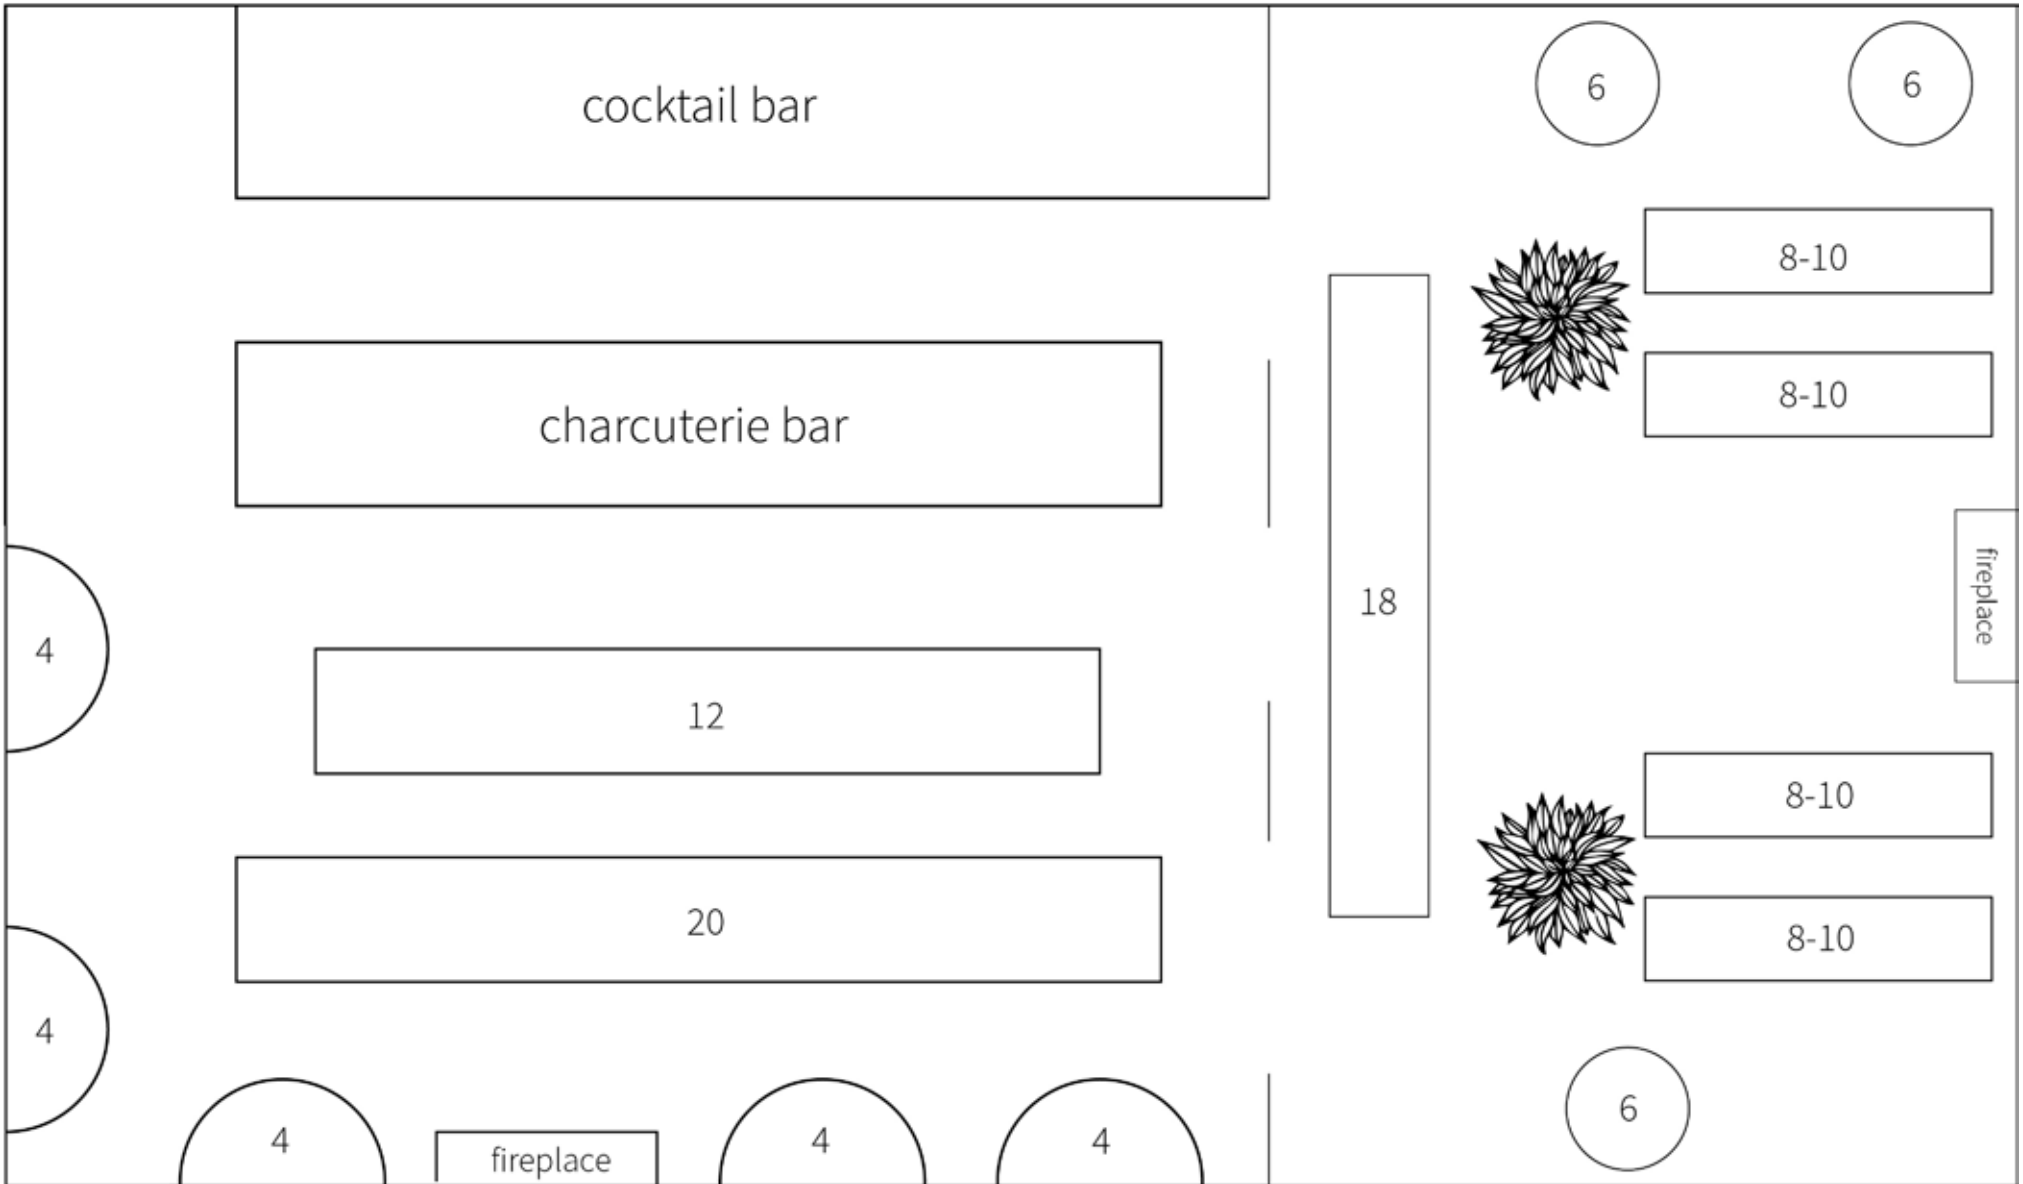

patio & dining room up to 120

(sample layout)