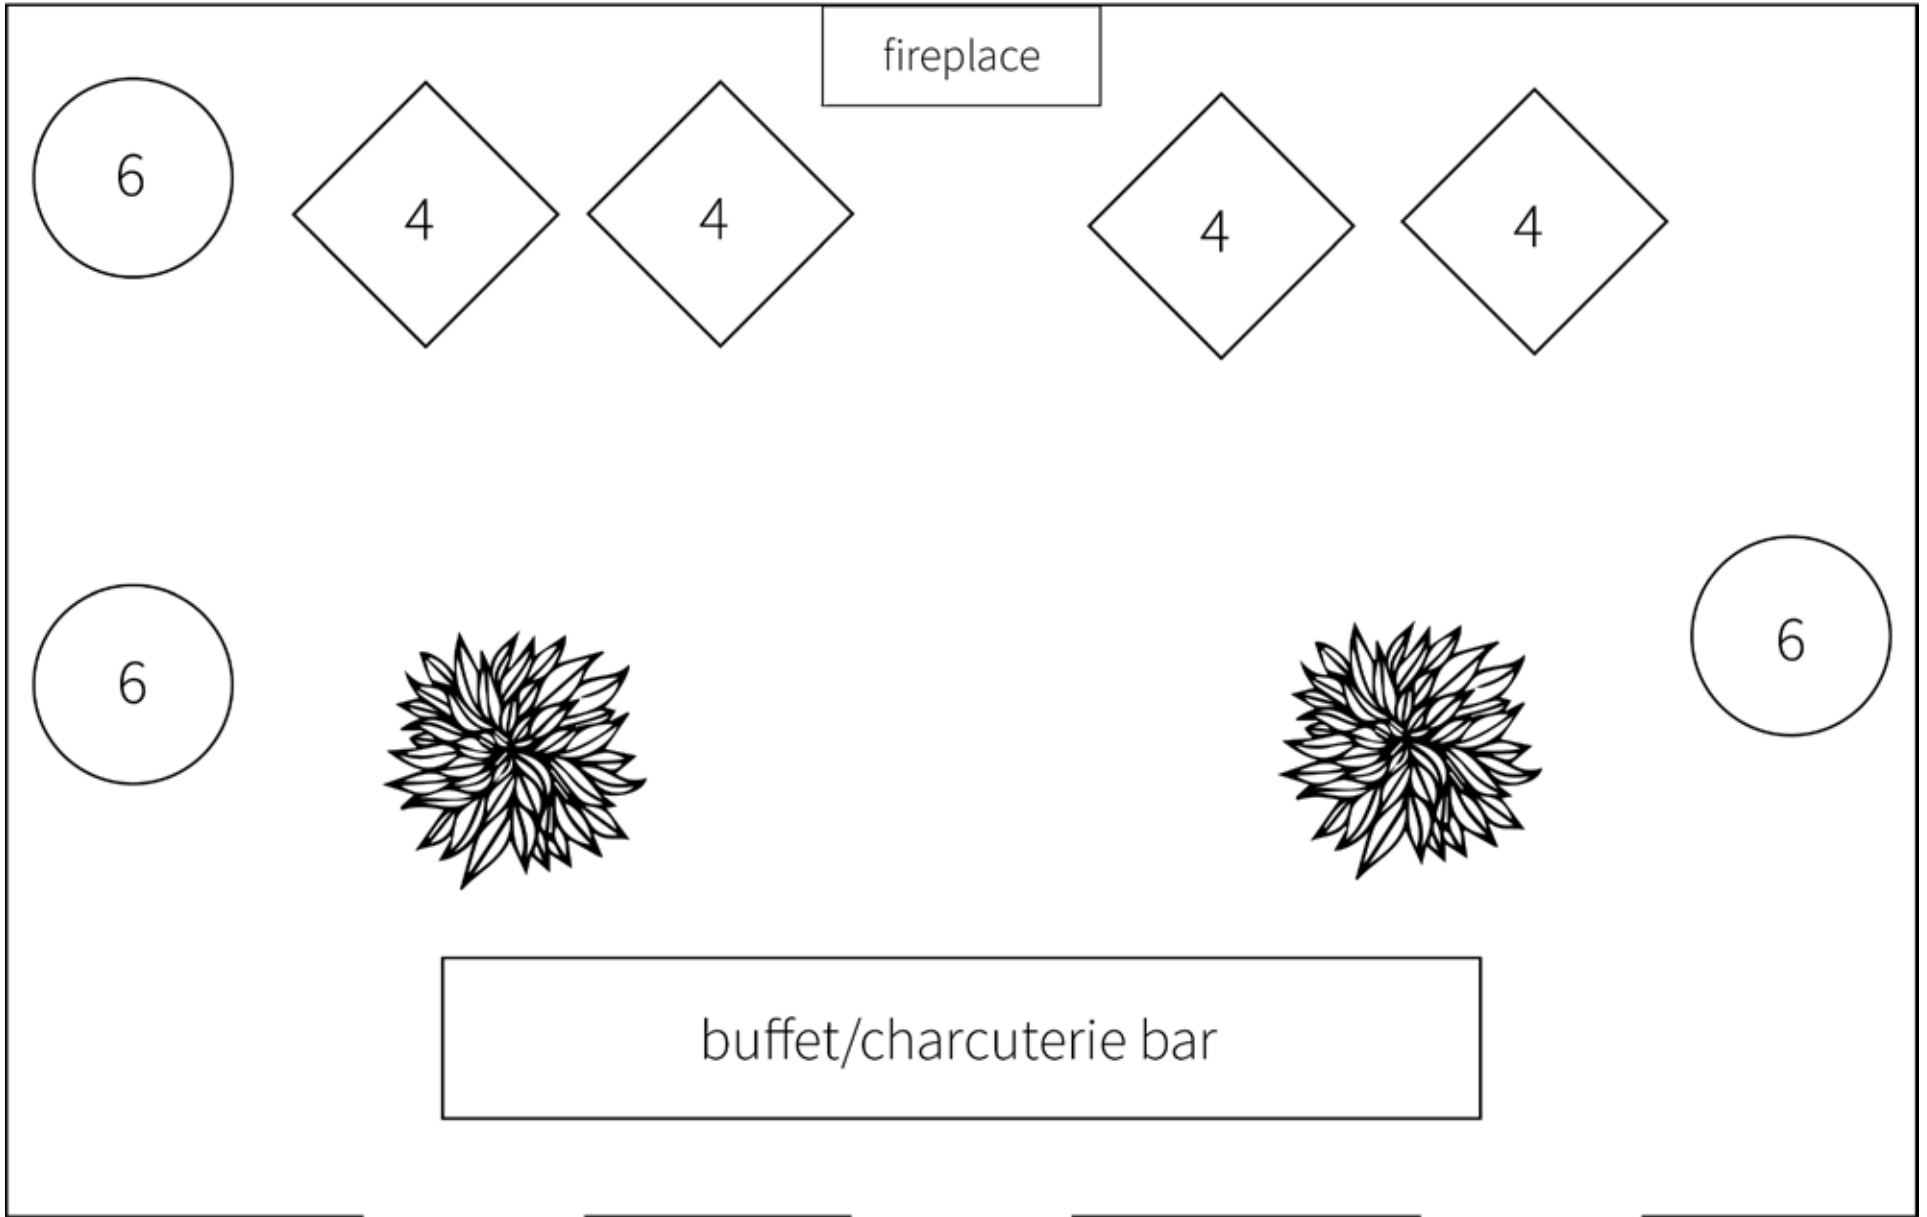

the wine room is the ideal setting for a private cocktail reception with passed hors d'oeuvres and lounge seating.

wine room floorplan 1 up to 32 seated

(sample layout)

wine room floorplan 2 maximum 40 seated (*tight fit*)

(sample layout)

wine room floorplan 3 up to 45 (with seating for 28)

(sample layout)

THE PATIO/GARDEN

the patio/garden

our outdoor garden is the perfect setting for family events. an open hearth and laurel trees are the centerpieces of this legendary space. the patio can accommodate seated meals for up to 70 or cocktail receptions up to 80.

garden/patio maximum 70 seated

(sample layout)

garden/patio cocktail reception up to 75

(sample layout)

MAIN DINING ROOM

main dining room

a wood beamed ceiling, rustic fireplace and cozy banquettes are the centerpieces of this open plan room. used with the patio/garden, the dining room provides additional space for mingling or for more guests, as well as both a cocktail and charcuterie bar to greet them.