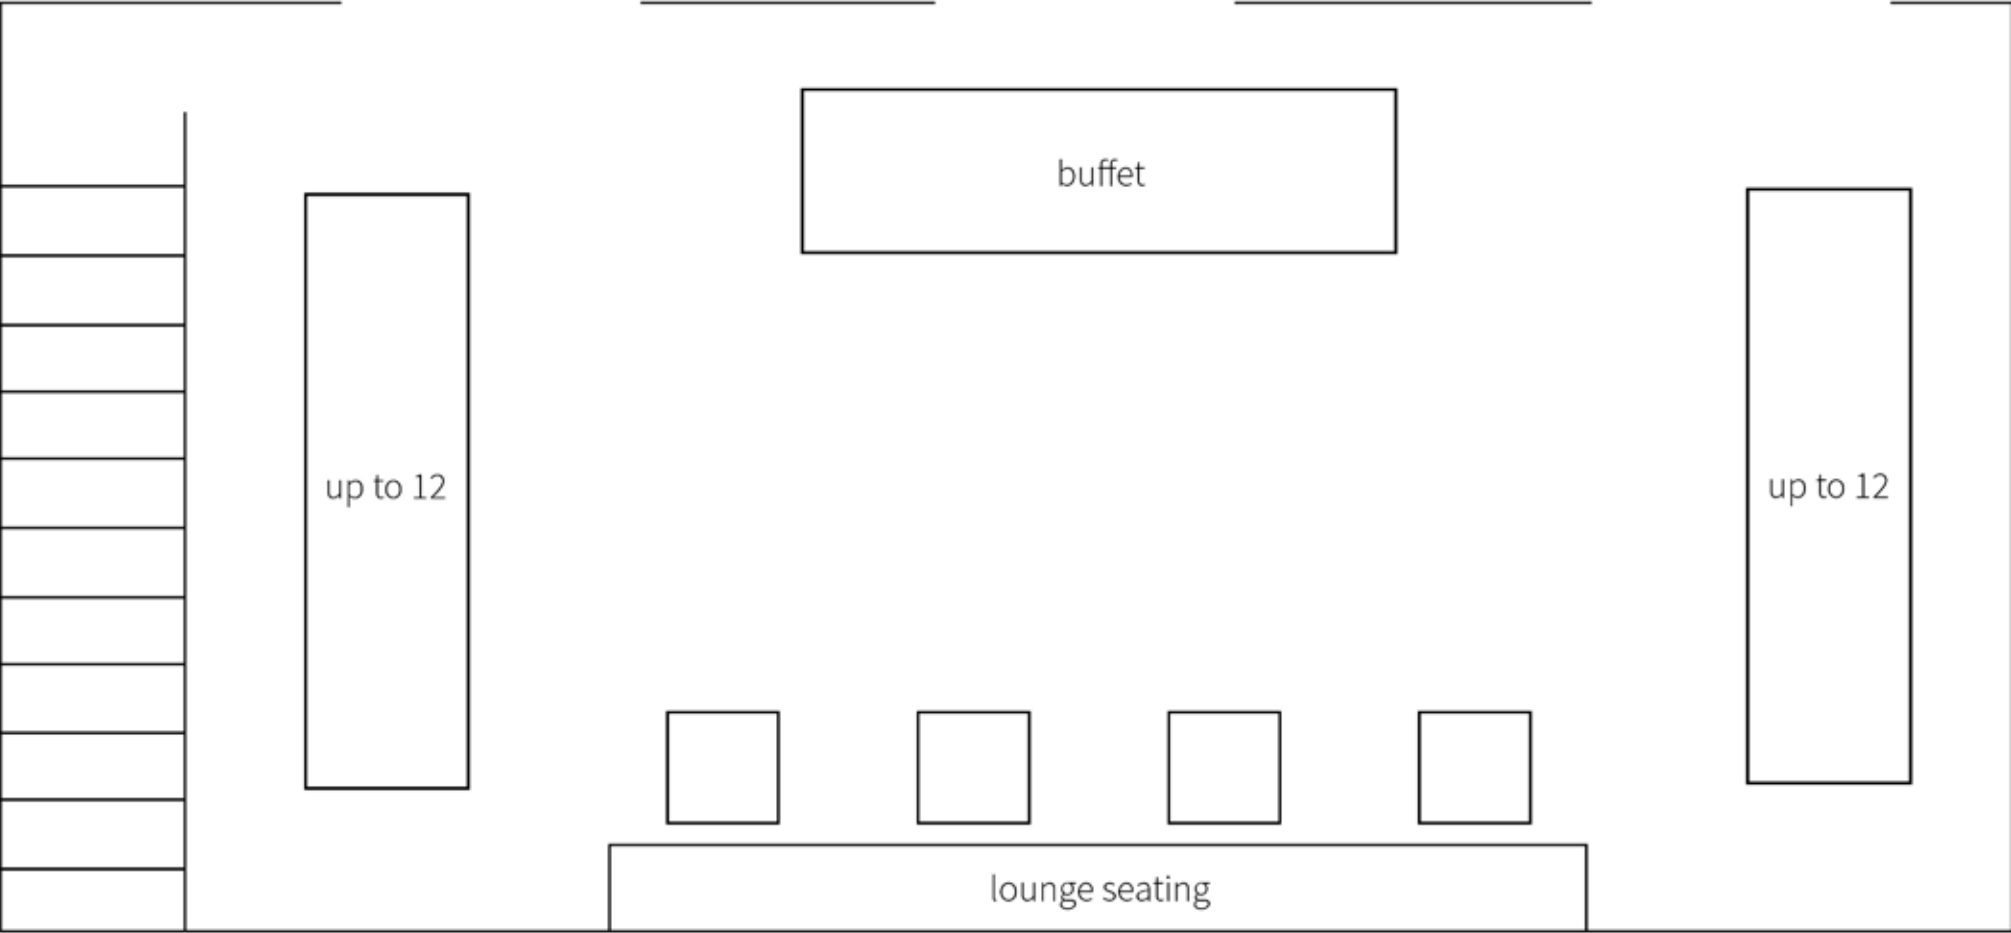

THE WINE ROOM

the wine room at a.o.c.

the wine room offers one of los angeles' most intimate and memorable private dining experiences.

original wood paneling lines the walls, ceiling and floors, offering a glimpse of our extensive wine collection, balconies overlook our lush outdoor garden patio - all under the watchful eye of a bronze bull. the winerom at a.o.c. can accomodate parties up to 40 seated guests.

the wine room is the ideal setting for a private cocktail reception with passed hors d'oeuvres and lounge seating.

wine room floorplan 1 up to 32 seated

(sample layout)

wine room floorplan 2 maximum 40 seated (*tight fit*)

(sample layout)

wine room floorplan 3 up to 45 (with seating for 28)

(sample layout)

THE PATIO/GARDEN

the patio/garden

our outdoor garden is the perfect setting for family events. an open hearth and laurel trees are the centerpieces of this legendary space. the patio can accommodate seated meals for up to 70 or cocktail receptions up to 80.

garden/patio maximum 70 seated

(sample layout)

garden/patio cocktail reception up to 75

(sample layout)

MAIN DINING ROOM

main dining room

a wood beamed ceiling, rustic fireplace and cozy banquettes are the centerpieces of this open plan room. used with the patio/garden, the dining room provides additional space for mingling or for more guests, as well as both a cocktail and charcuterie bar to greet them.